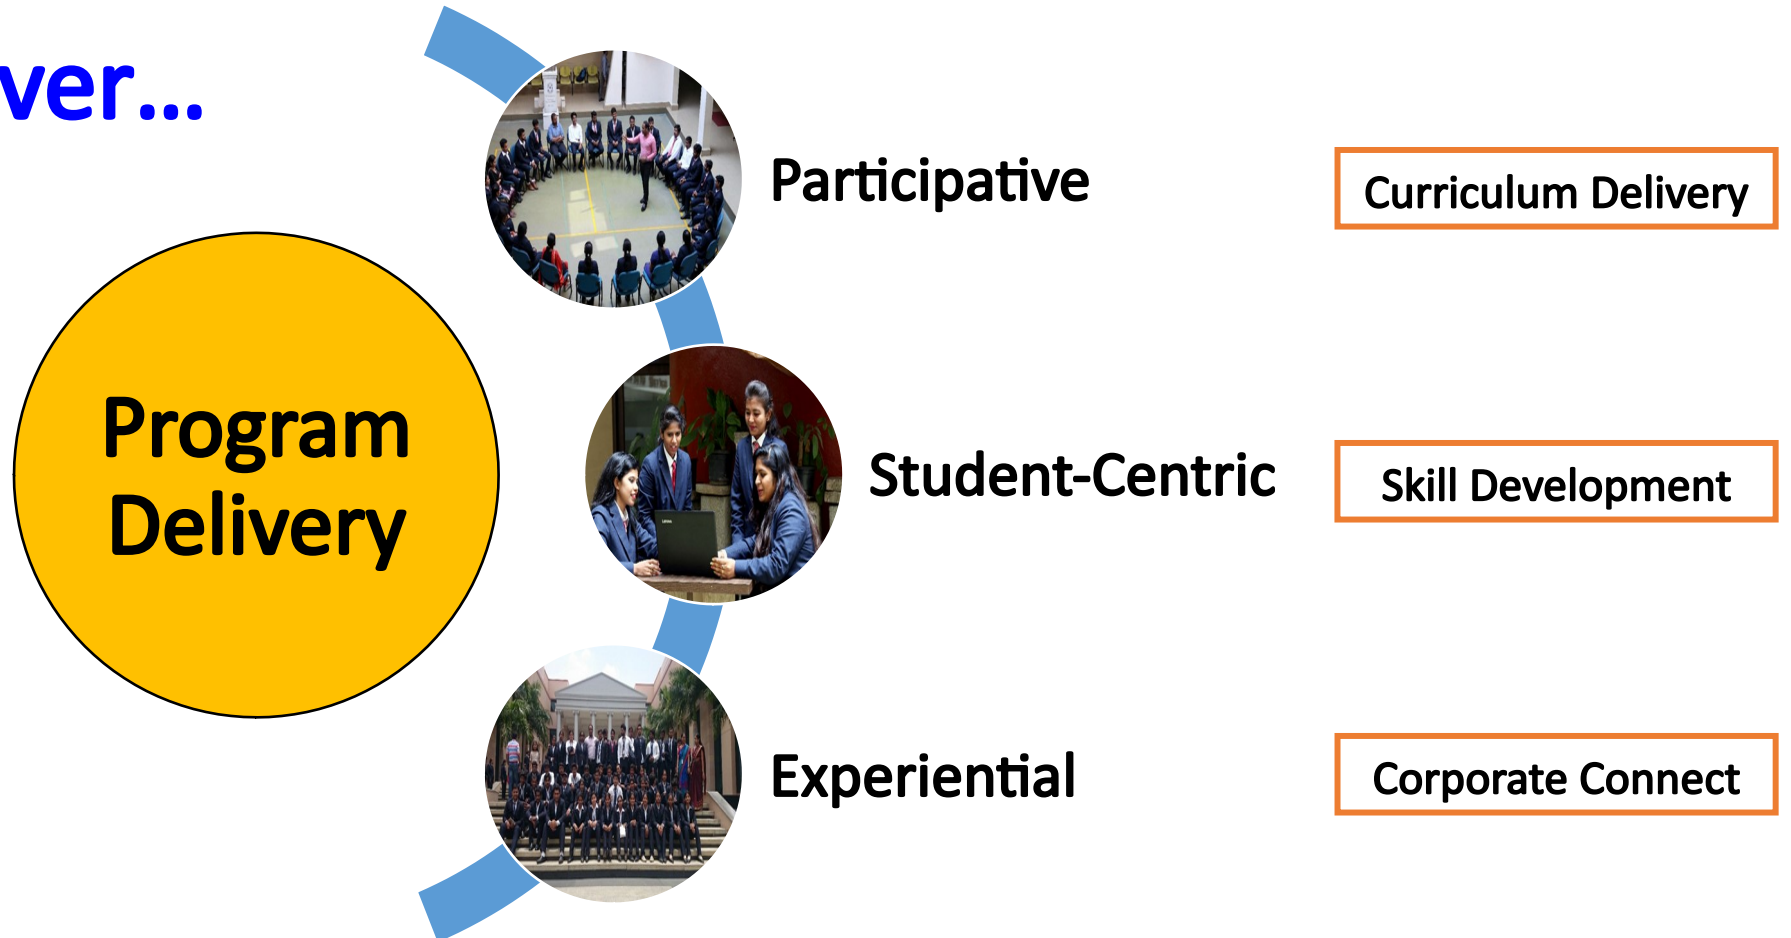

SURANA COLLEGE

PG Department of Business Administration (MBA)

How We Deliver...