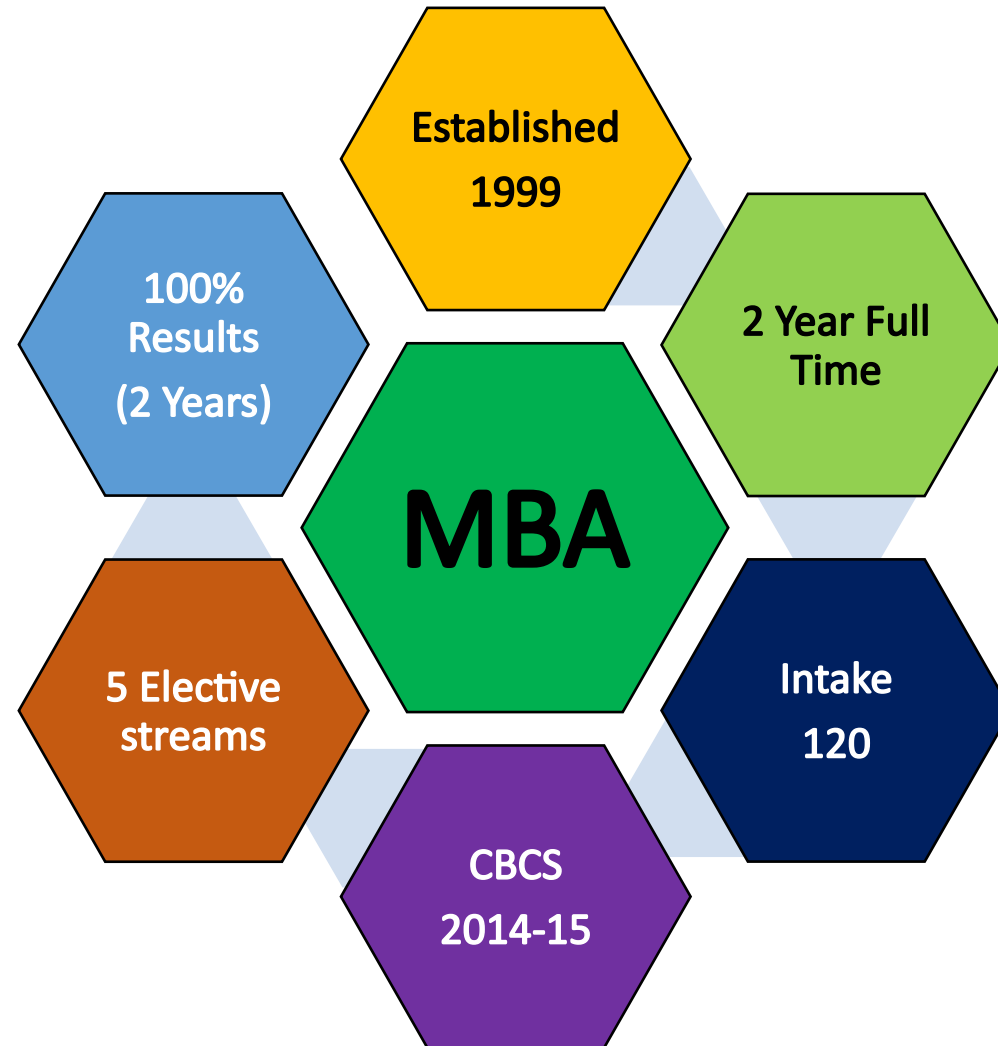

SURANA COLLEGE

PG Department of Business Administration (MBA)