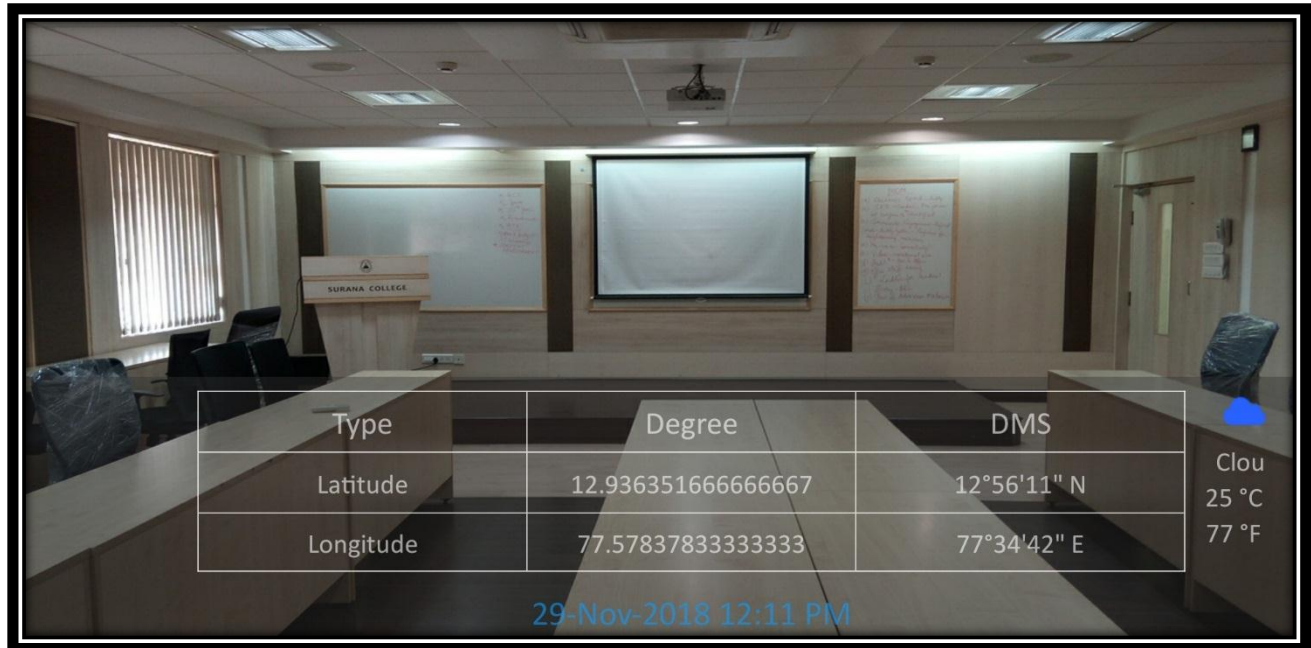

## Details of classrooms and seminar halls with ICT - enabled facilities

<b>Room Number or Name of Classrooms/Seminar Hall with LCD/Wi-Fi/LAN facilities with Room Numbers</b>	<b>Type of ICT facility</b>
G.C. Surana Auditorium (PG Campus)	Projector, Laptop, Wi-Fi, Amplifier, Speakers and AC
Seminar Hall (PG Campus)	Projector, Wi-Fi, Amplifier, Speakers and AC
Classrooms (201, 203, 204, 205, 302, 304)	Projector, Wi-Fi connection
Classroom (301)	Projector, Wi-Fi connection, AC
MCA Lab, MBA Lab	Desktops, LAN and Wi-Fi
Psychology Lab	Desktop, LAN and Wi-Fi
Seminar Hall (UG Campus)	Projectors, Wi-Fi Connection, Laptop, Mic, Amplifier, Speakers and AC
Board Room (UG Campus)	Projector, Wi-Fi, Amplifier, Speakers and AC
UG (22 Classrooms + 3 Labs) Classroom (003, 004, 104 to 109, 204 to 207, 208 to 212, 301, 303, 304, 307, 308) Biotech Lab, Psychology Lab, C.S Lab.	Projectors, Wi-Fi Connection, Laptops

### 4.1.3 ICT Enabled Facilities

Class Room with ICT @ South End Campus

ICT Enabled Seminar Hall @ South End Campus

ICT Enabled Board Room @ South End Campus

ICT Enabled IQAC Room @ South End Campus

ICT Enabled Auditorium @ Kengeri Campus