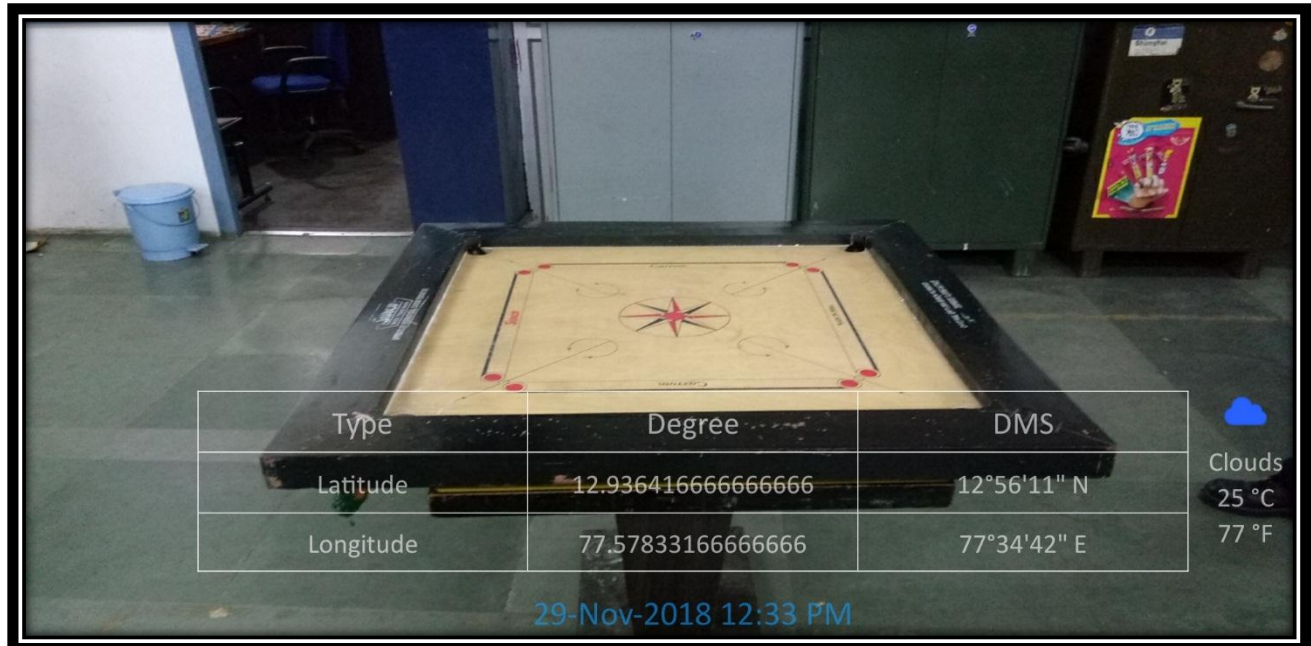

Shuttle Badminton Court @ South End Campus

Gymnasium @ South End Campus

Indoor Games @ South End Campus

Annual Sports Meet @ BBMP's Armugam Sports Ground

Cultural Program @ South End Campus

Indoor Game Facility @ Kengeri Campus