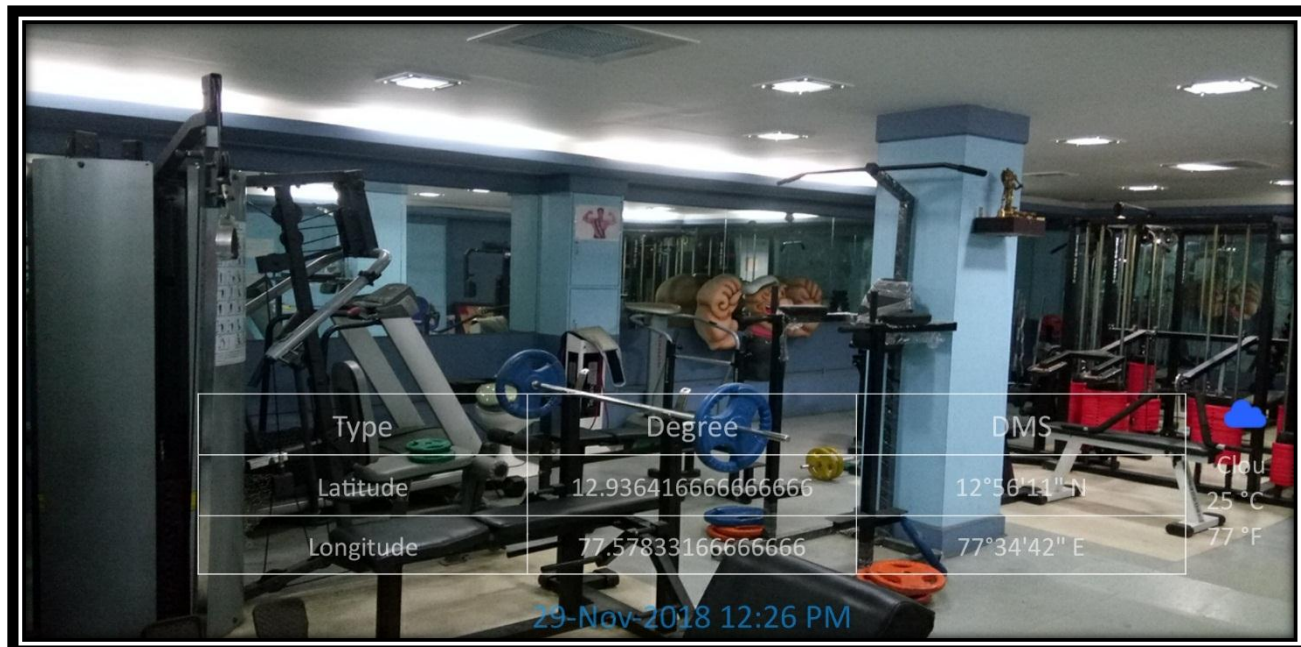

Shuttle Badminton Court @ South End Campus

Gymnasium @ South End Campus

Indoor Games @ South End Campus

Annual Sports Meet @ BBMP's Armugam Sports Ground

Cultural Program @ South End Campus

Indoor Game Facility @ Kengeri Campus