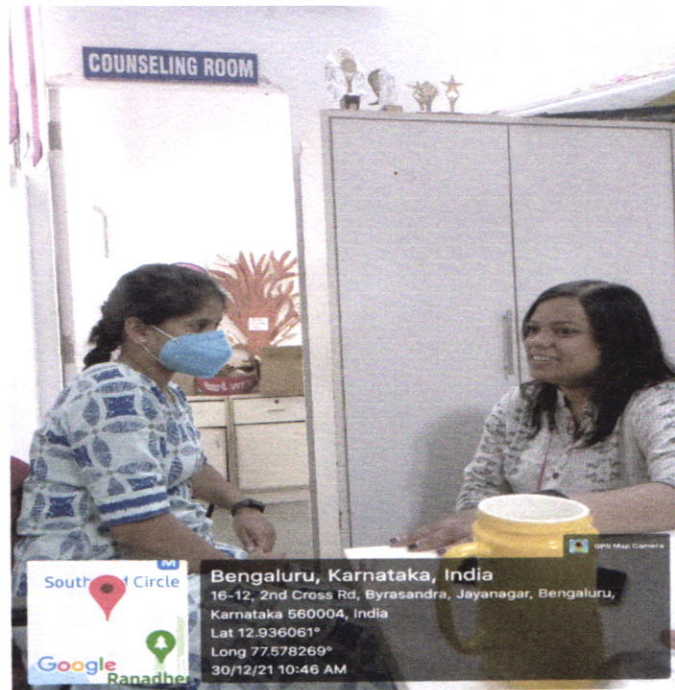

COUNSELLING ROOM

Bengaluru, Karnataka, India

16-12, 2nd Cross Rd, Byrasandra, Jayanagar, Bengaluru,
Karnataka 560004, India

Lat 12.936061°

Long 77.578269°

30/12/21 10:46 AM

COUSELING SESSION

Blasquez

Principal
SURANA COLLEGE
SOUTH END ROAD
BANGALORE - 4