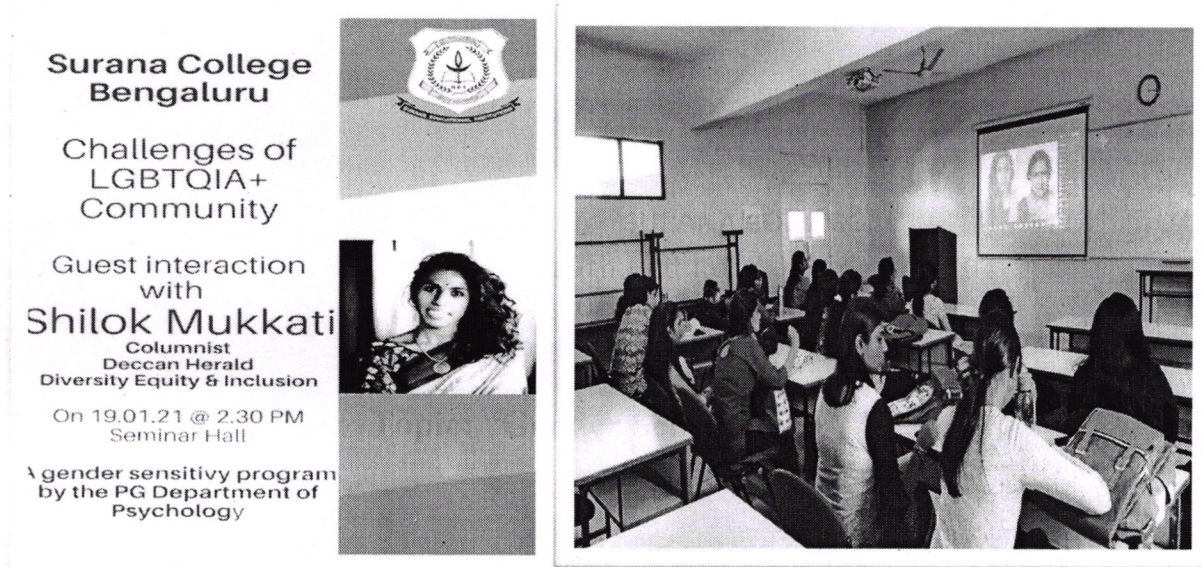

SURANA COLLEGE

16, South End Road | Bangalore-04

Tel: 080-26642292 | 080-22446141

www.suranacollege.edu.in | ISO Certified | NAAC A+ Grade

Topic: "Gender Sensitivity"

Date: 19-01-2021

INVITATION FOR GUEST LECTURE

PARTICIPANTS OF GUEST LECTURE

Ms Shilok Mukkati speaker for the day addresses us on the topic Gender Sensitivity and its importance in today's world, various myths regarding LGBTQ community were discussed, alongside the speaker also shared many of her personal experiences; which helped in gaining insight on the day to day hurdles faced by trans community.

It was an interactive session, where the students were given an open platform to put forth their doubts and their experience if any, regarding gender sensitivity. Many resources kn terms of Instagram handle, books and resources which gives information on gender identity and expressions were provided to the students, to facilitate their own understanding.