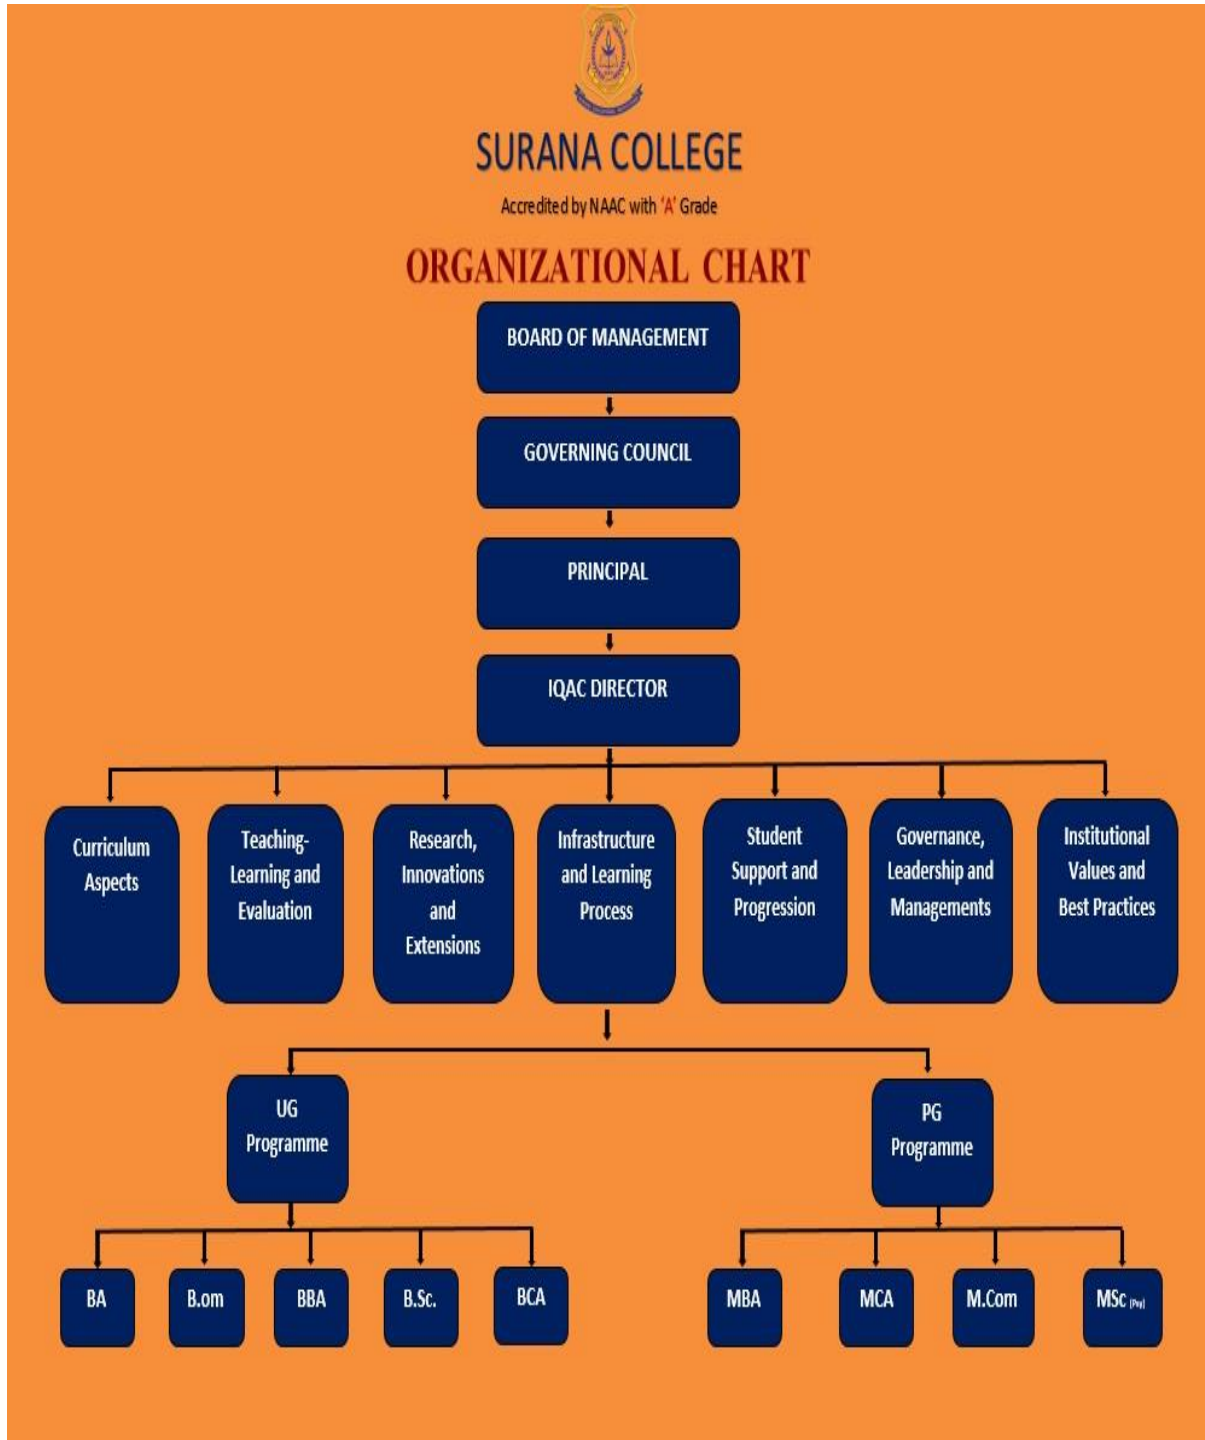

SURANA COLLEGE

16, South End Road | Bangalore-04

Tel: 080-26642292 | 080-22446141

www.suranacollege.edu.in | ISO Certified | NAAC A+ Grade

Organisational structure

Bhavani M.R.
Dr. Bhavani M.R.
Principal
PRINCIPAL
SURANA COLLEGE
16, South End Road,
Bangalore - 560 004.